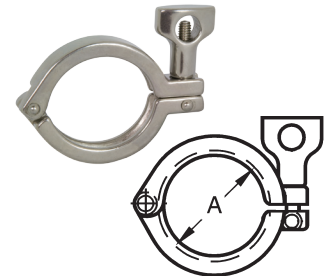

Single Pin Squeeze Clamps - 13MHMM-Q

Tube OD (inch)	Service Pressure Rating @ 21°C* (PSI)	Dimensions (A)	304 Stainless Steel	
			Part No.	Price \$
½ - ¾	1500	1.062	13MHMM-Q75	35.93
1 - 1½	500	2.122	13MHMM-Q100150	44.35
2	450	2.654	13MHMM-Q200	51.76
2½	400	3.185	13MHMM-Q250	67.27
3	350	3.717	13MHMM-Q300	70.07
4	300	4.820	13MHMM-Q400	81.18

Price Group: DS
AV03

Single Pin Heavy Duty Clamps - 13MHMM

Tube OD (inch)	Service Pressure Rating @ 21°C* (PSI)	Dimensions (A)	304 Stainless Steel	
			Part No.	Price \$
½ - ¾	1500	1.062	13MHMM50-75	17.14
1 - 1½	500	2.122	13MHMM100150	21.69
2	450	2.654	13MHMM200	23.86
2½	400	3.185	13MHMM250	24.77
3	350	3.717	13MHMM300	28.50
4	300	4.820	13MHMM400	35.28
6	150	6.625	13MHMM600	100.31
8	100	8.695	13MHMM800	143.16

Price Group: DS
AV03

H

Double Pin Heavy Duty Clamps - 13MHMM-DP

Tube OD (inch)	Service Pressure Rating @ 21°C* (PSI)	Dimensions (A)	304 Stainless Steel	
			Part No.	Price \$
1 - 1½	500	2.122	13MHMM-DP100150	34.77
2	450	2.654	13MHMM-DP200	40.73
2½	400	3.185	13MHMM-DP250	45.52
3	350	3.717	13MHMM-DP300	52.16
4	300	4.820	13MHMM-DP400	60.89
10	75	10.708	13MHMM-DP1000	498.88