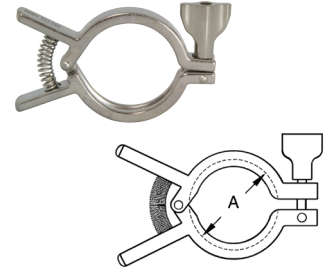

Sanitary Clamps

The  Sanitary Standard was created by the dairy industry as a voluntary benchmark for product performance and sanitary safety. The standard, developed by a group of processors, suppliers, regulatory officials and sanitation specialists, is generally accepted by federal, state and local regulatory authorities.

Single Pin Squeeze Clamps - 13MHMM-Q

Tube OD (inch)	Service Pressure Rating @ 21°C* (PSI)	Dimensions (A)	304 Stainless Steel	
			Part No.	Price \$
½ - ¾	1500	1.062	13MHMM-Q75	35.93
1 - 1½	500	2.122	13MHMM-Q100150	44.35
2	450	2.654	13MHMM-Q200	51.76
2½	400	3.185	13MHMM-Q250	67.27
3	350	3.717	13MHMM-Q300	70.07
4	300	4.820	13MHMM-Q400	81.18

Price Group: DS
AV03

Single Pin Heavy Duty Clamps - 13MHMM

Tube OD (inch)	Service Pressure Rating @ 21°C* (PSI)	Dimensions (A)	304 Stainless Steel	
			Part No.	Price \$
½ - ¾	1500	1.062	13MHMM50-75	17.14
1 - 1½	500	2.122	13MHMM100150	21.69
2	450	2.654	13MHMM200	23.86
2½	400	3.185	13MHMM250	24.77
3	350	3.717	13MHMM300	28.50
4	300	4.820	13MHMM400	35.28
6	150	6.625	13MHMM600	100.31
8	100	8.695	13MHMM800	143.16

Price Group: DS
AV03

H

Double Pin Heavy Duty Clamps - 13MHMM-DP

Tube OD (inch)	Service Pressure Rating @ 21°C* (PSI)	Dimensions (A)	304 Stainless Steel	
			Part No.	Price \$
1 - 1½	500	2.122	13MHMM-DP100150	34.77
2	450	2.654	13MHMM-DP200	40.73
2½	400	3.185	13MHMM-DP250	45.52
3	350	3.717	13MHMM-DP300	52.16
4	300	4.820	13MHMM-DP400	60.89
10	75	10.708	13MHMM-DP1000	498.88