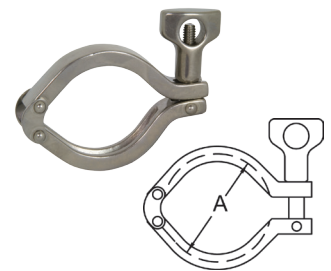

Price Group: DS
AV03

Single Pin Heavy Duty Clamps - 13MHMM

Tube OD (inch)	Service Pressure Rating @ 21°C* (PSI)	Dimensions (A)	304 Stainless Steel	
			Part No.	Price \$
½ - ¾	1500	1.062	13MHMM50-75	17.14
1 - 1½	500	2.122	13MHMM100150	21.69
2	450	2.654	13MHMM200	23.86
2½	400	3.185	13MHMM250	24.77
3	350	3.717	13MHMM300	28.50
4	300	4.820	13MHMM400	35.28
6	150	6.625	13MHMM600	100.31
8	100	8.695	13MHMM800	143.16

Price Group: DS
AV03

H

Double Pin Heavy Duty Clamps - 13MHMM-DP

Tube OD (inch)	Service Pressure Rating @ 21°C* (PSI)	Dimensions (A)	304 Stainless Steel	
			Part No.	Price \$
1 - 1½	500	2.122	13MHMM-DP100150	34.77
2	450	2.654	13MHMM-DP200	40.73
2½	400	3.185	13MHMM-DP250	45.52
3	350	3.717	13MHMM-DP300	52.16
4	300	4.820	13MHMM-DP400	60.89
10	75	10.708	13MHMM-DP1000	498.88

Price Group: DS
AV03

Bolted Clamps - 13MHP

Tube OD (inch)	Service Pressure Rating @ 21°C* (PSI)	Service Pressure Rating @ 121°C* (PSI)	Dimensions (A)	Stainless Steel	
				Part No.	Price \$
½ - ¾	1500	1200	1.062	13MHP75	52.34
1 - 1½	1500	1200	2.046	13MHP100-150	53.16
2	1000	800	2.578	13MHP200	64.55
2½	1000	800	3.110	13MHP250	67.75
3	1000	800	3.640	13MHP300	83.78
4	800	600	4.744	13MHP400	93.36
6	300	200	6.632	13MHP600	122.44
8	250	150	8.638	13MHP800	192.75
10	200	125	10.740	13MHP1000	370.25
12	150	100	12.740	13MHP1200	423.43