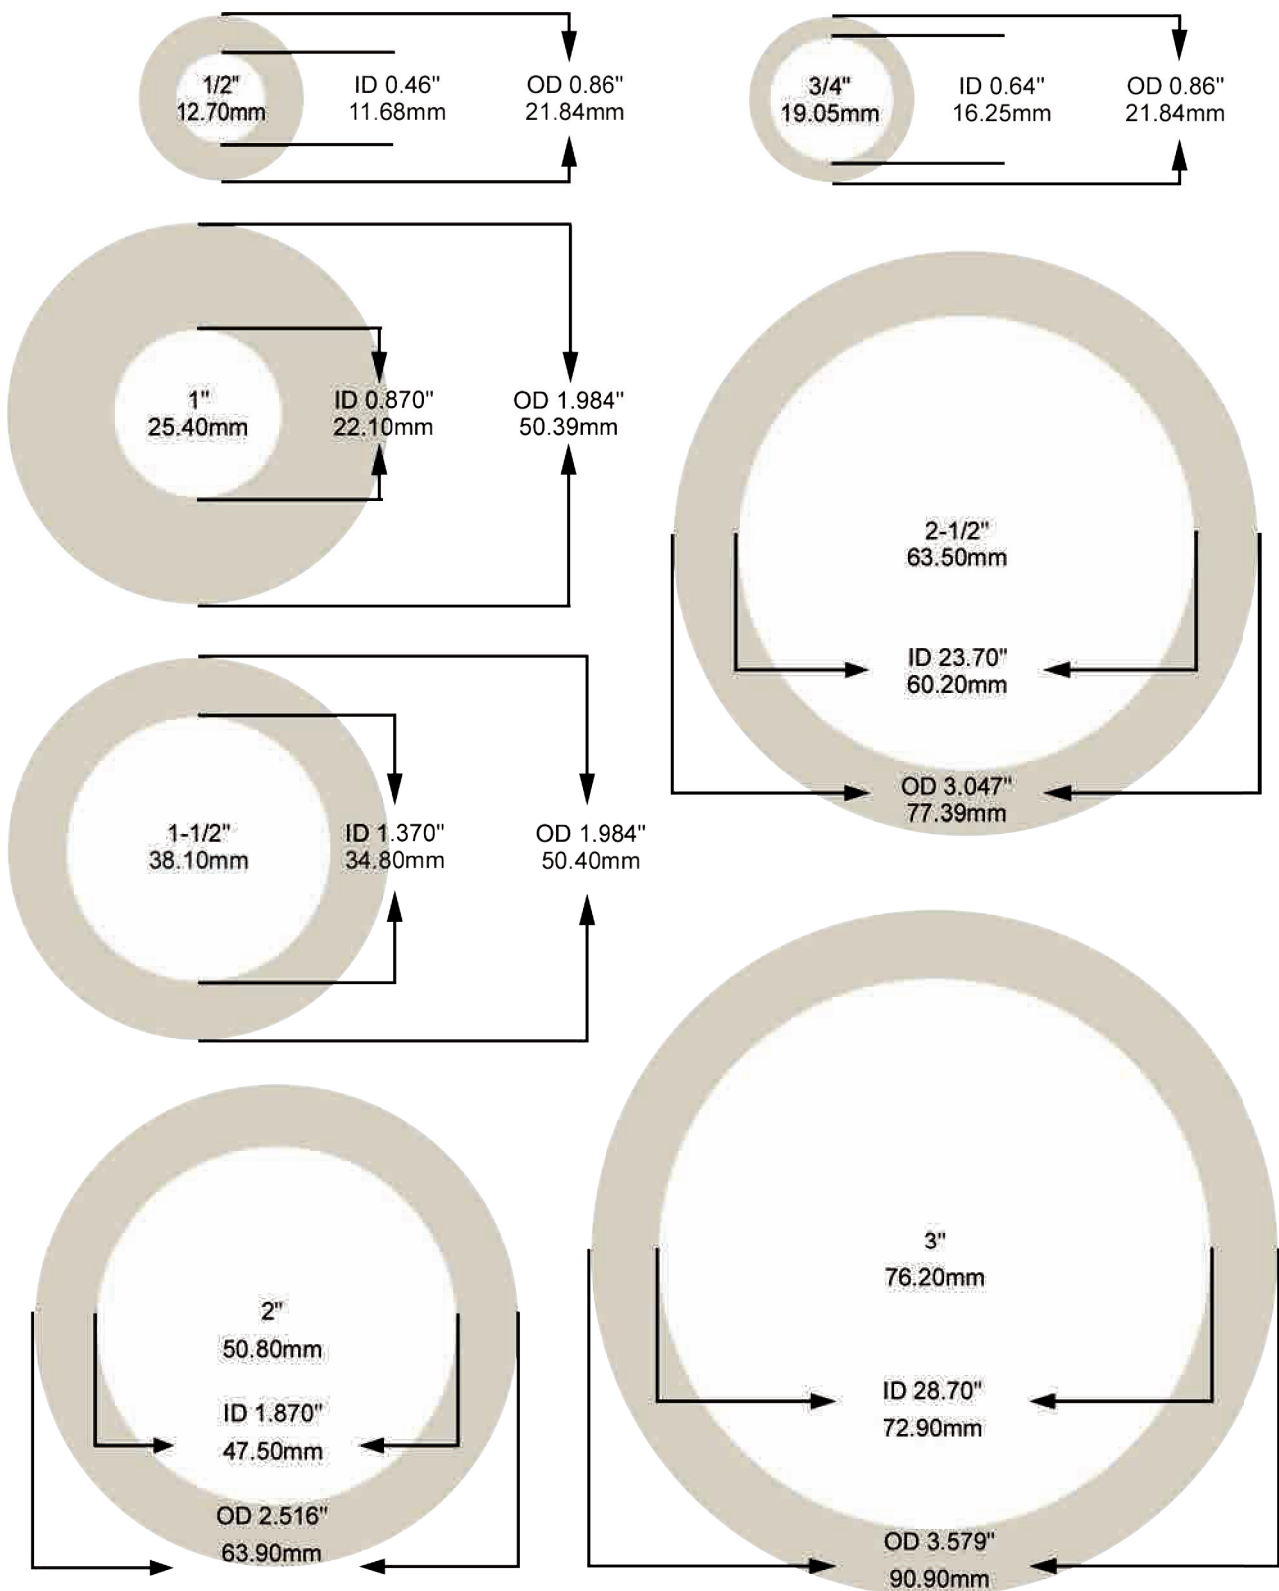

## Clamp Fittings and Gasket Sizing Guide

**A**

Sanitary Size (inch)	Tube Size (inch)	Tube Size (mm)	Tube OD (inch)	Tube OD (mm)
1/2	0.992	25.19	0.370	9.40
3/4	0.992	25.19	0.620	15.74
1	1.984	50.39	0.870	22.10
1 1/2	1.984	50.35	1.370	34.80
2	2.516	63.90	1.870	47.50
2 1/2	3.047	77.39	2.370	60.20

Sanitary Size (inch)	Tube Size (inch)	Tube Size (mm)	Tube OD (inch)	Tube OD (mm)
3	3.579	90.90	2.870	72.90
4	4.682	118.92	3.834	97.38
6	6.562	166.67	5.782	146.86
8	8.602	218.49	7.782	197.66
10	10.570	268.48	9.782	248.46
12	12.570	319.28	11.760	298.70

**A**

## Clamp Fittings and Gasket Sizing Guide