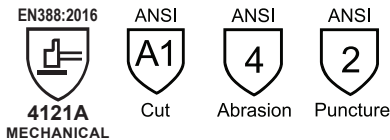

Soft, 360° breathable, flexible coating offers all day comfort

FIT SMART
Form-fitting design

Fine gauge synthetic liner offers a snug fit and feels like a second skin

Low particulate shedding - great for contamination sensitive applications

PERFORMANCE STANDARDS & PROPERTIES

Risk Scale	LOW → VERY HIGH					
Abrasion	0	1	2	3	4	-
Tear	0	1	2	3	4	-
Puncture	0	1	2	3	4	-
Cut (TDM Test)	A	B	C	D	E	F

COMPLIES TO
Australian Standard
AS/NZS 2161.2:2005
AS/NZS 2161.3:2005

SPECIFICATIONS

Product Code	NIMXDTNFT
Description	Maxim DexTec
Length	25 cm
Coating	DexTec™ coating
Coating Variants	Palm Dipped
Coating Colour	Black
Liner	Synthetic Liner with Dextec™ coating
Liner Colour	Grey