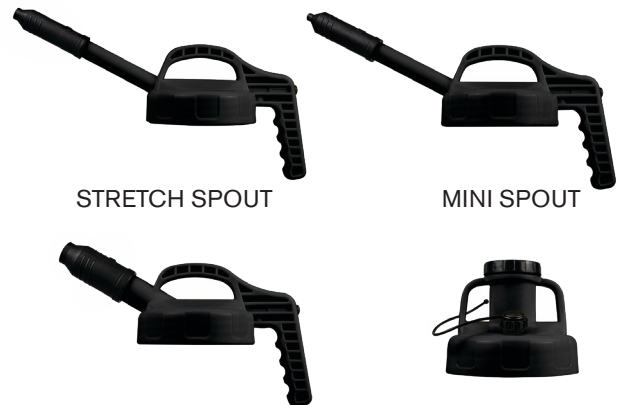

12
MONTHS
MACNAUGHT
WARRANTY

1. OIL CAN

- Heavy Duty Construction
- Available in 3 sizes (3L, 5L and 10L) and fit any Lubemate Spout Type
- Wide opening for fast pouring and easy cleaning
- See through to make it easy to check oil levels when in use

PART NUMBER	DESCRIPTION
L-OC-3L	LUBEMATE OIL CAN 3L CAN
L-OC-5L	LUBEMATE OIL CAN 5L CAN
L-OC-10L	LUBEMATE OIL CAN 10L CAN

3L

5L

10L

2. SPOUT TYPE & COLOUR

- Designed to suit the Lubemate Oil Cans
- Colour coded to allow for easy identification
- Available in Black, Red, Green, Yellow and Blue colour
- Ultra robust construction, will not warp, leak, bend or break
- Safe and easy dispensing with On/Off switch on lid

COLOUR	STRETCH SPOUT	MINI SPOUT	STOUT SPOUT	UTILITY LID
BLACK	L-OC-BSTLID	L-OC-BMILID	L-OC-BSHLID	L-OC-BUTLID
RED	L-OC-RSTLID	L-OC-RMILID	L-OC-RSHLID	L-OC-RUTLID
GREEN	L-OC-GSTLID	L-OC-GMILID	L-OC-GSHLID	L-OC-GUTLID
YELLOW	L-OC-YSTLID	L-OC-YMILID	L-OC-YSHLID	L-OC-YUTLID
BLUE	L-OC-USTLID	L-OC-UMILID	L-OC-USHLID	L-OC-UUTLID

STRETCH SPOUT

MINI SPOUT

STOUT SPOUT

UTILITY LID

*Other colours available

OPTIONAL LABELLING SYSTEM

SELECT THE LABELLING SYSTEM

- Allows you to label the contents of the containers reducing risk of contamination
- Colour coded to allow for easy identification
- Oil Can Ring slots onto Oil Can and used to tie Pocket Label