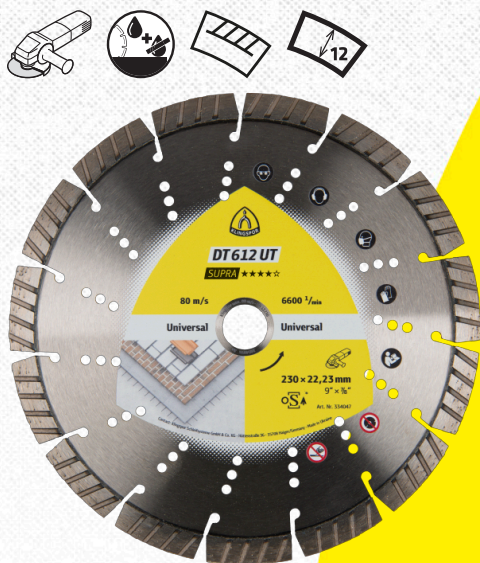

# Diamond cutting blade

# DT 612 UT SUPRA

## Product benefit

Special turbo segments for an extremely high cutting speed on almost all hard materials - Excellent service life even on reinforced concrete